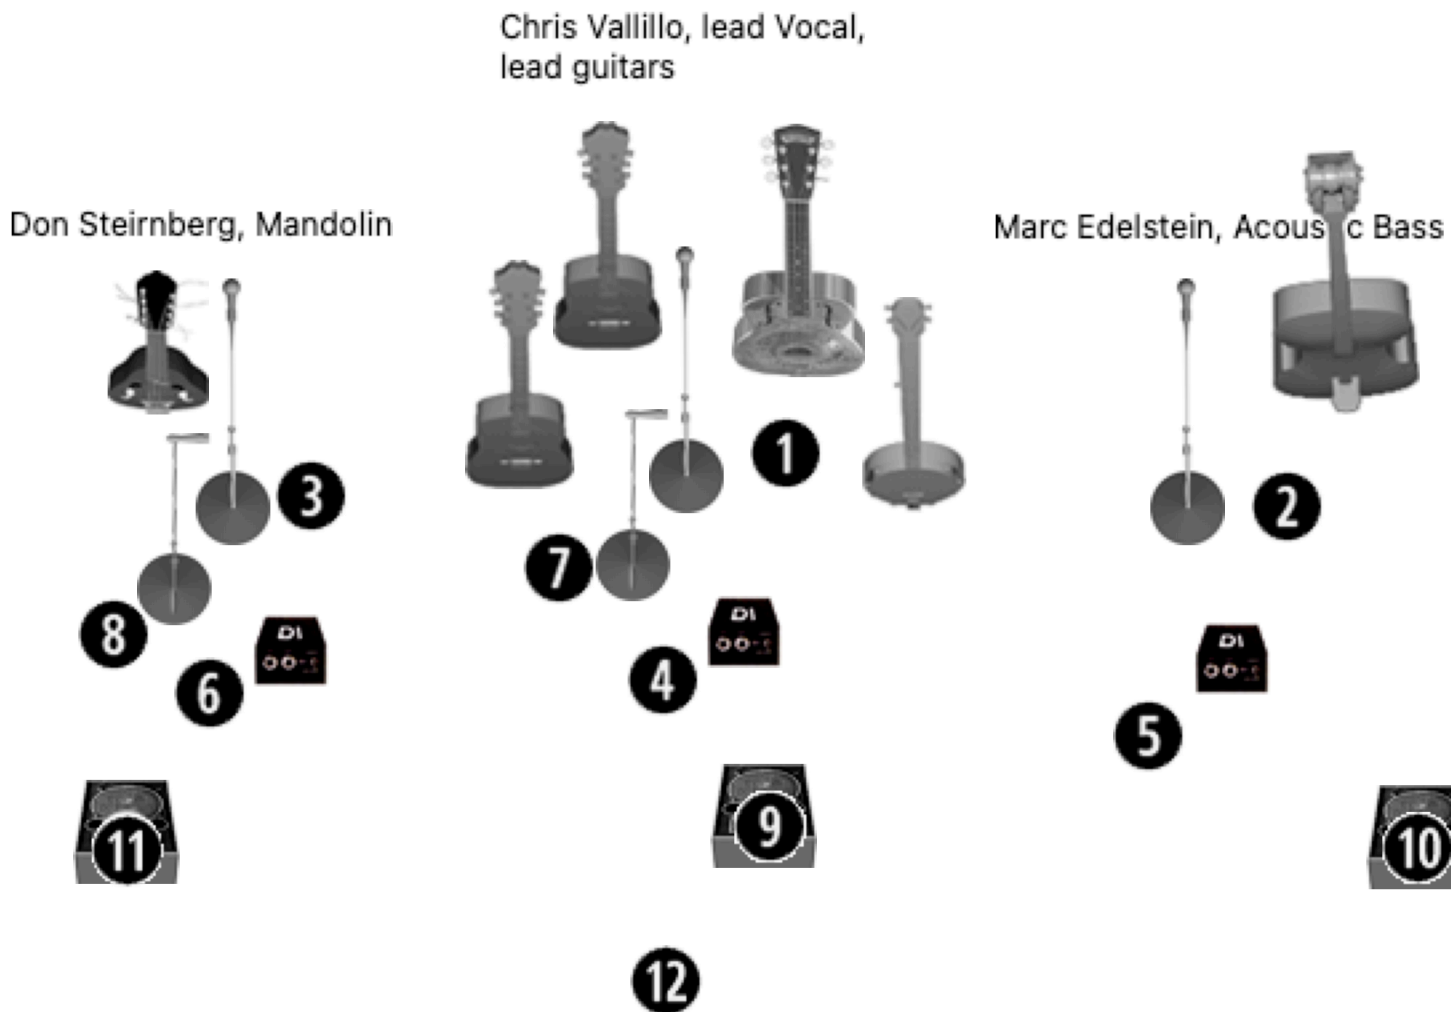

Chris Vallillo Stage Plot
 With Don Steirnberg on Mandolin
 and Marc Edelstein on Bass

1) Lead Vocal Mic, SM-58
 2) Harmony vocal mic, SM-58
 3) Harmony Vocal Mic
 4) Lead Guitar DI, Artis will provide, LR Baggs VPD1, need AC
 5) Bass DI, Artist will provide, not sure about AC
 6) Mandolin DI, Artist will provide, need AC
 7) Condenser instrument mic,

Recording only.
 8) Condenser instrument mic, Recording only.
 9) Monitor Chris, lead vocalist
 10) Monitor, Marc, harmony
 11) Monitor, Don, harmony
 12) Audience mic